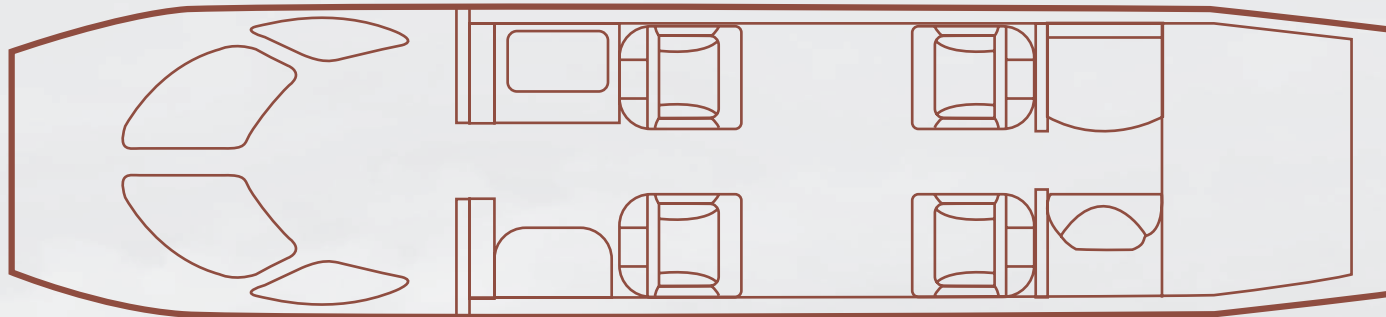

2018 HondaJet HA-420 S/N 42000090

INTERIOR

	Description
NUMBER OF PASSENGERS	Five (5) Passenger Configuration Including Forward Side-Facing Belted Seat
GALLEY LOCATION	Forward Refreshment Center
CABIN CONFIGURATION	Four (4) Executive Club Seats with Two (2) Executive Writing Tables
LAVATORY LOCATION	Aft Enclosed Lavatory

EXTERIOR

BASE PAINT COLOR(S)	White
STRIPE COLOR(S)	Grey