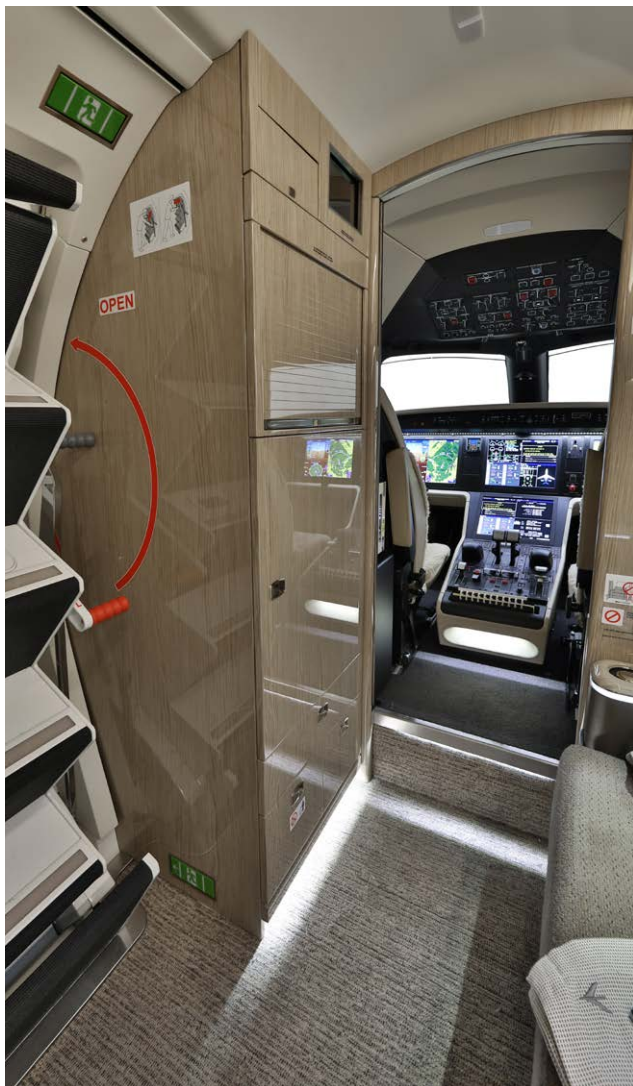

2019 EMBRAER LEGACY 450 S/N 55010059