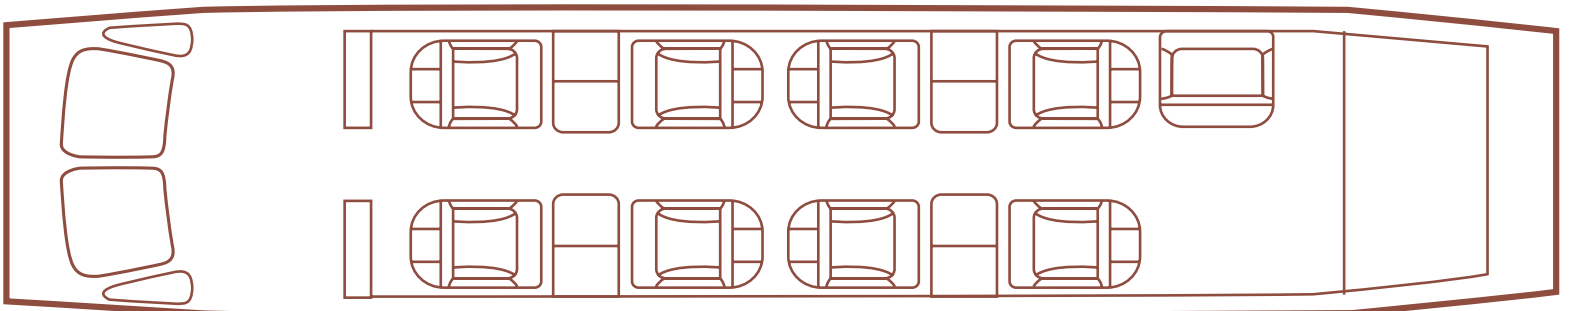

JETCRAFT

Beechcraft King Air 360

Brand new delivery aircraft

- Delivery Hours Only
- Collins Proline Fusion
- Delivered with Two Years Airframe and Engine Coverage
- 9 Passenger Configuration

FOR YOUR WORLD