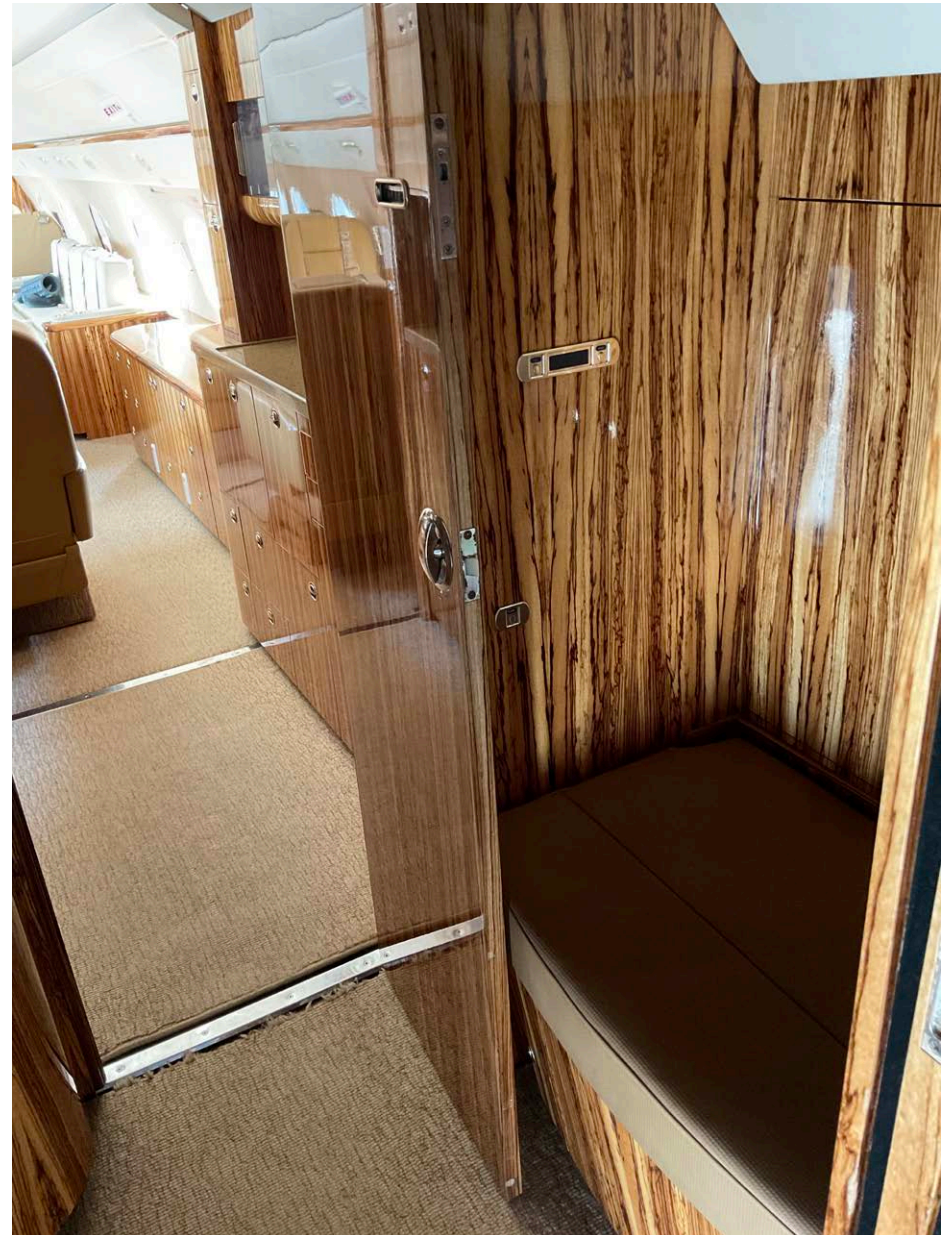

2007 Gulfstream G450 S/N 4076

JETCRAFT

info@jetcraft.com | +1 919 941 8400 | jetcraft.com

Specifications and/or descriptions are provided as introductory information only and do not constitute representations or warranties. Verification of specifications remain the sole responsibility of purchaser. Photographs and images may have been modified to remove logos, registration marks, or other identifying information to protect the privacy of the Aircraft's current owner. The Aircraft is subject to prior sale, lease, and/or removal from the market without prior notice.