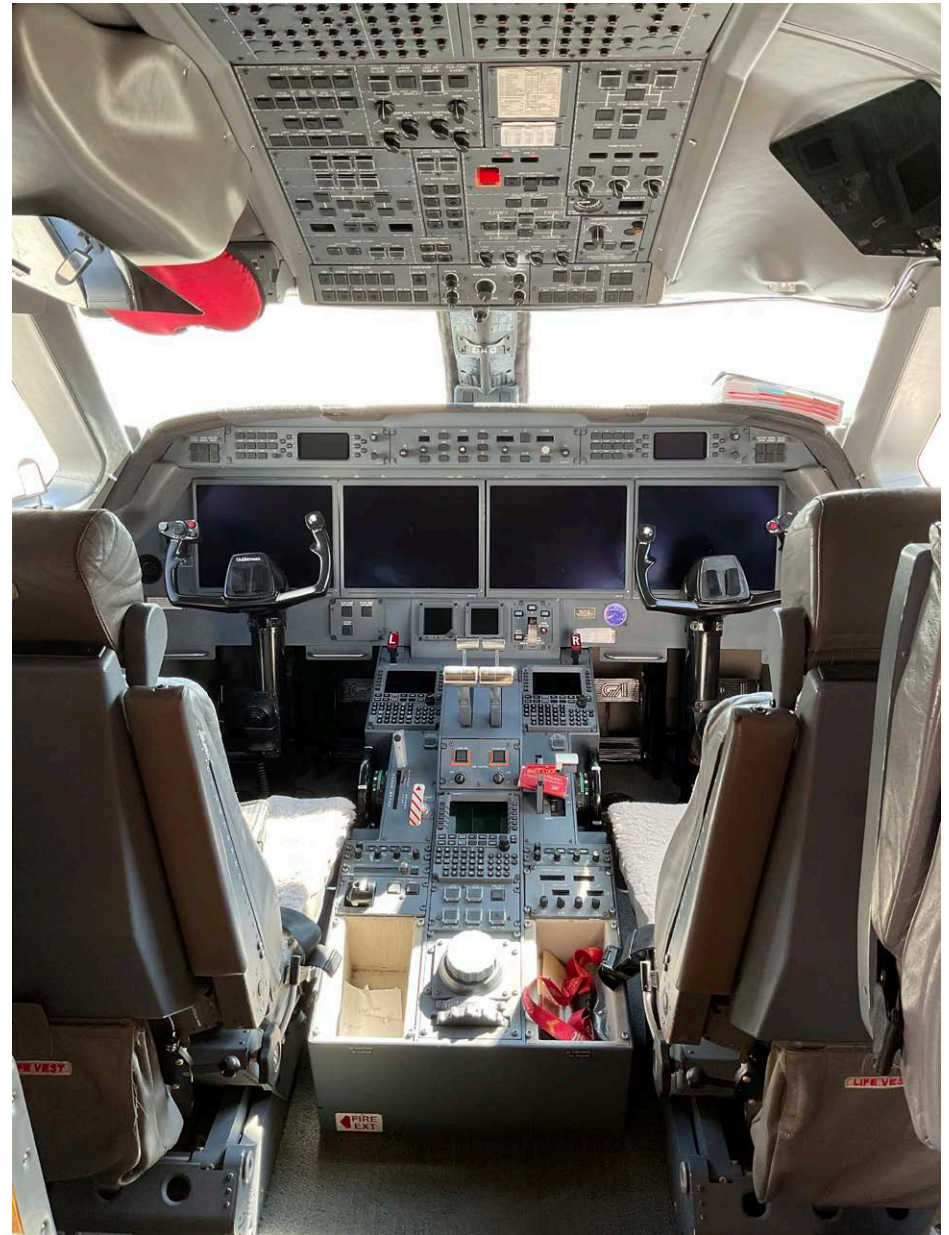

2007 Gulfstream G450 S/N 4076

JETCRAFT

info@jetcraft.com | +1 919 941 8400 | jetcraft.com

Specifications and/or descriptions are provided as introductory information only and do not constitute representations or warranties. Verification of specifications remain the sole responsibility of purchaser. Photographs and images may have been modified to remove logos, registration marks, or other identifying information to protect the privacy of the Aircraft's current owner. The Aircraft is subject to prior sale, lease, and/or removal from the market without prior notice.