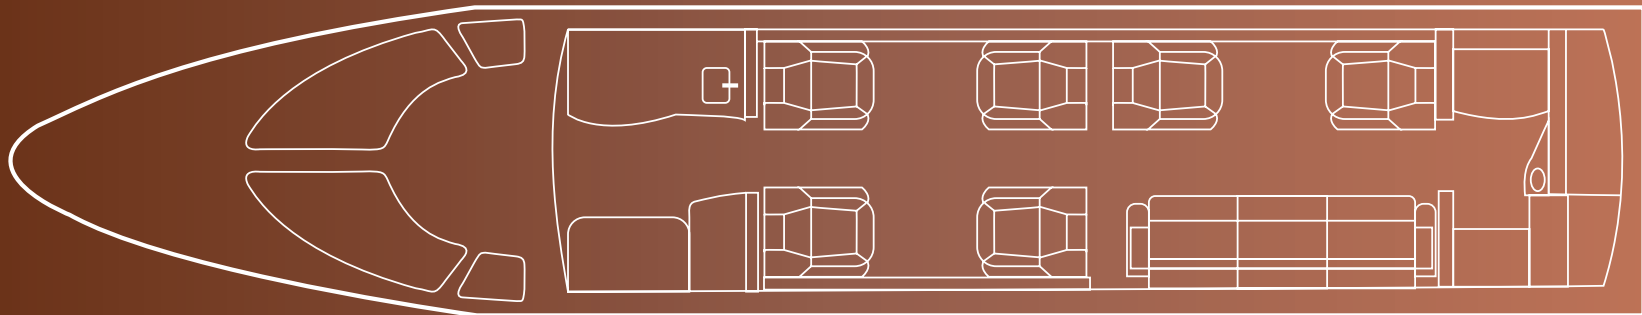

2008 Gulfstream G200 S/N 193

Interior

NUMBER OF PASSENGERS	Nine (9) Passengers
GALLEY LOCATION	Forward
FORWARD CABIN CONFIGURATION	Four (4) Place Double Club
AFT CABIN CONFIGURATION	Three (3) Place Divan Opposite Two (2) Place Club
LAVATORY LOCATION(S)	Aft
JUMPSEAT	Yes
LAST REFURBISHMENT	2017

Exterior

BASE PAINT COLOR(S)	Matterhorn White
STRIPE COLOR(S)	Blue & Grey
LAST PAINTED DATE	2018

Major inspection status

Inspection	Last Performed	Next Due
8C Inspection	July 2016	July 2024
12C Inspection	September 2020	September 2032
16C	-	July 2024

Floorplan