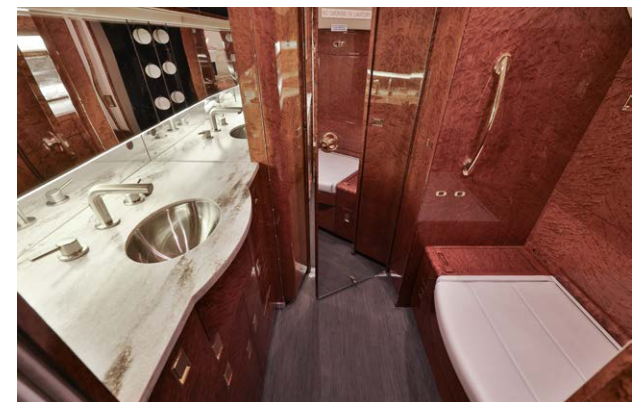

2001 Gulfstream GIVSP S/N 1436