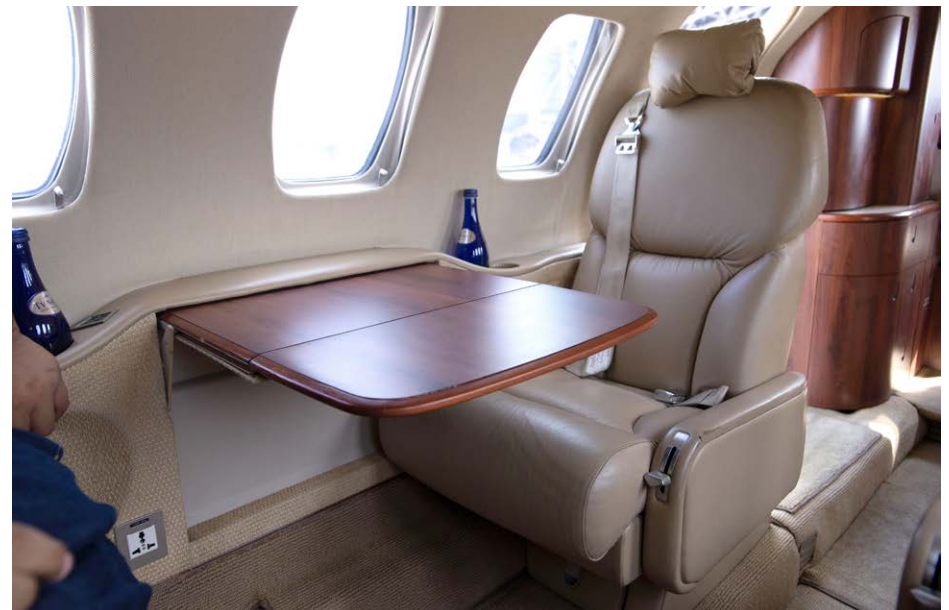

2006 Cessna Citation Bravo S/N 550-1131