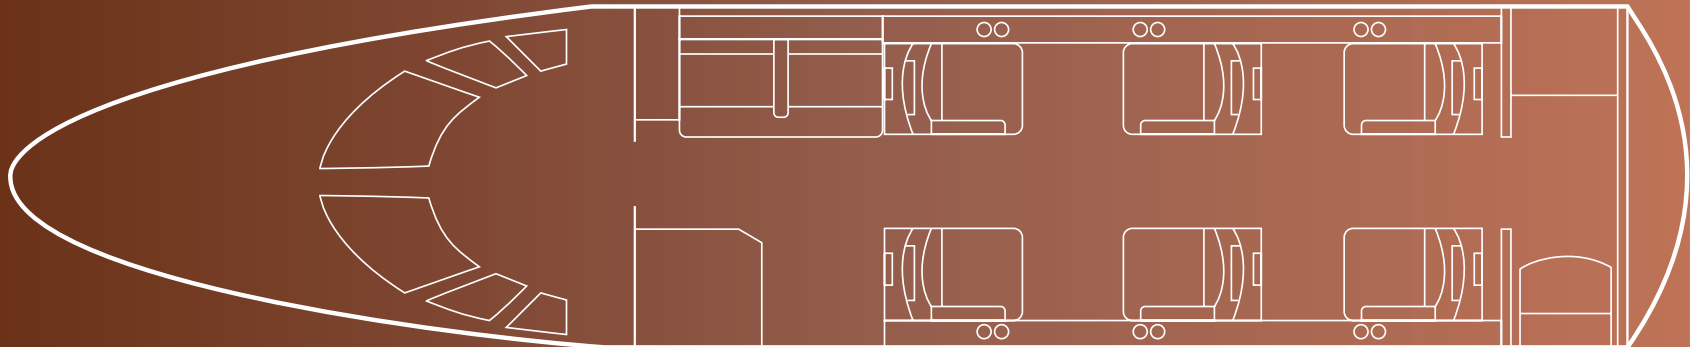

Cessna Citation CJ4

Interior

NUMBER OF PASSENGERS	Eight (8) + One (1)
GALLEY LOCATION	Forward
FORWARD CABIN CONFIGURATION	Forward RH Dual (2) Divan
MID CABIN CONFIGURATION	Four (4) Place Club
AFT CABIN CONFIGURATION	Two (2) Forward Facing Seats
LAVATORY LOCATION	Aft (Belted Lav)

Exterior

BASE PAINT COLOR	Matterhorn White
STRIPE COLOR(S)	Red and Black

Major inspection status

Inspection	Last Performed	Next Due
Document 6 (48 Month)	April 2024	April 2028
Document 16 (96 Month)	April 2024	April 2032

Floorplan