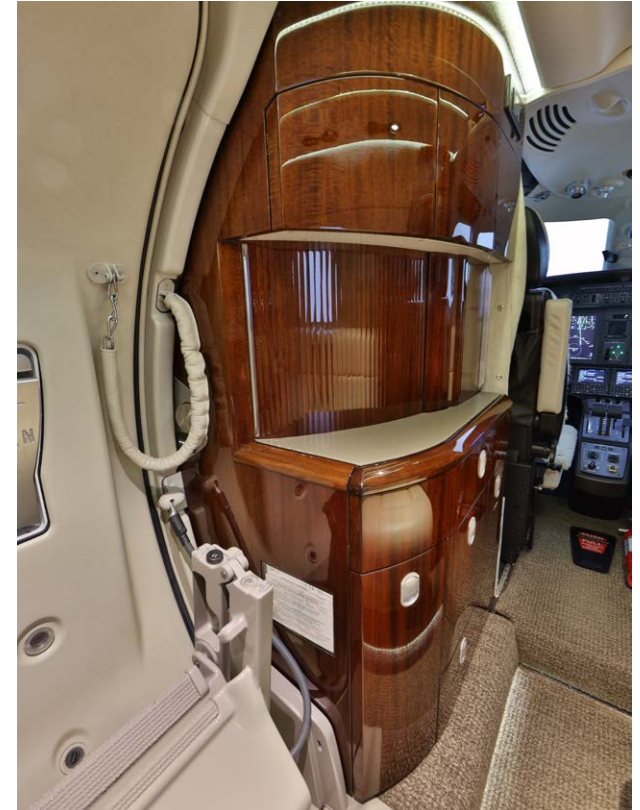

Cessna Citation CJ4