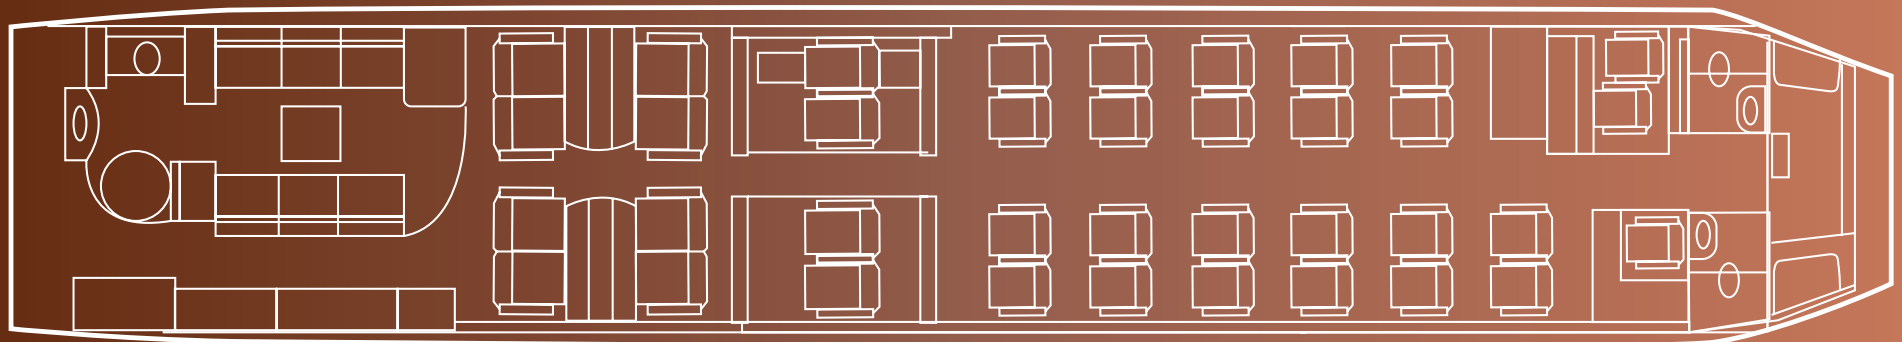

Interior

NUMBER OF PASSENGERS	Thirty-six (36)
GALLEY LOCATION	Forward
FORWARD CABIN CONFIGURATION	Private Area with Conference Area
MID CABIN CONFIGURATION	Club Area
AFT CABIN CONFIGURATION	Passenger Area
LAVATORY LOCATION(S)	Forward (Private Bathroom including Shower) & Aft
LAST REFURBISHED DATE	2025

Exterior

BASE PAINT COLOR(S)	White
LAST PAINTED DATE	Original Completion

Major inspection status

Inspection	Last Performed	Next Due
24 Month Inspection	December 2025	December 2027
48 Month Inspection	December 2025	December 2029
72 Month Inspection	December 2025	December 2031
144 Year Inspection	December 2025	December 2037

Floorplan