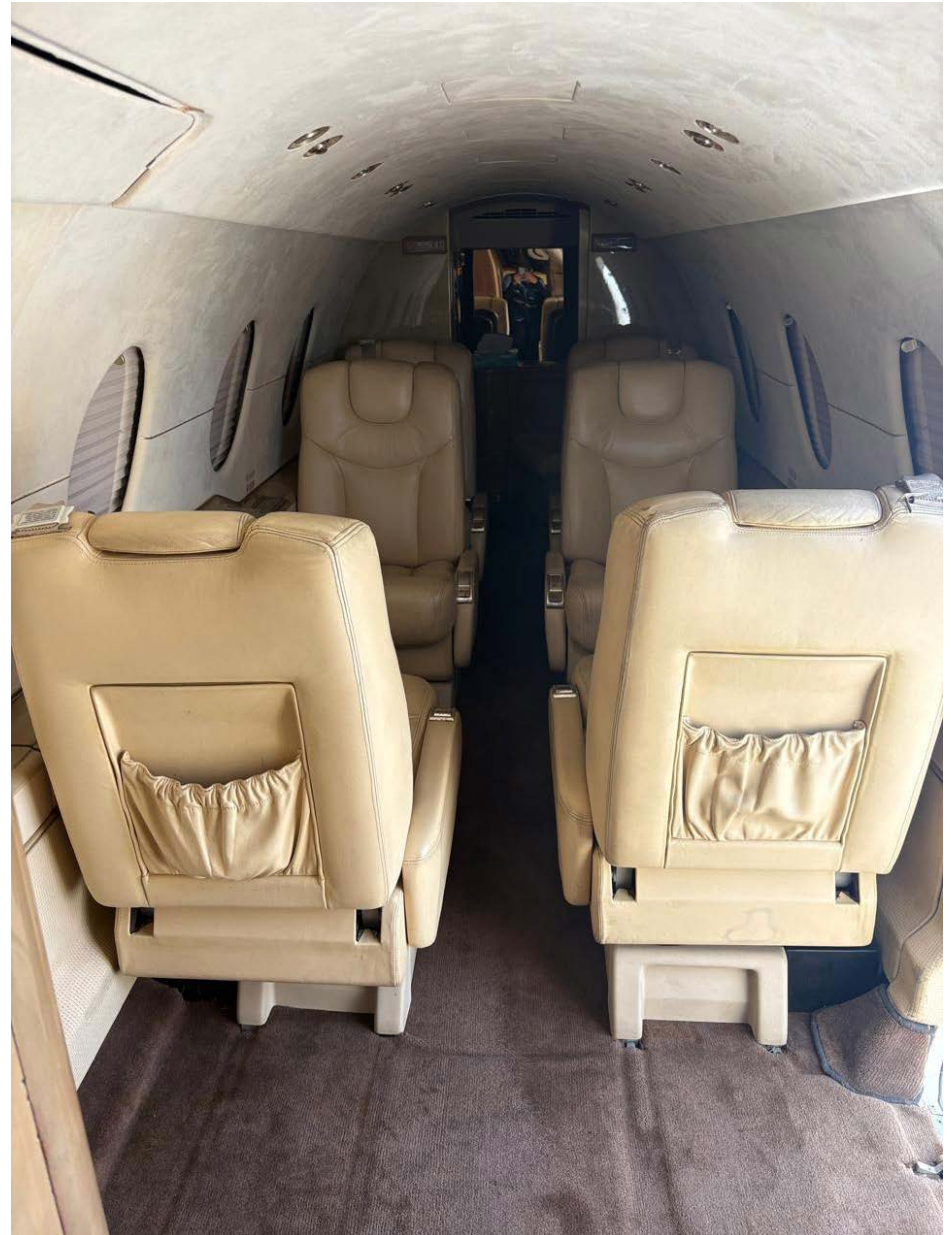

2009 Beechcraft Hawker 400XP S/N RK-0588

JETCRAFT

info@jetcraft.com | +1 919 941 8400 | jetcraft.com

Specifications and/or descriptions are provided as introductory information only and do not constitute representations or warranties. Verification of specifications remain the sole responsibility of purchaser. Photographs and images may have been modified to remove logos, registration marks, or other identifying information to protect the privacy of the Aircraft's current owner. The Aircraft is subject to prior sale, lease, and/or removal from the market without prior notice.