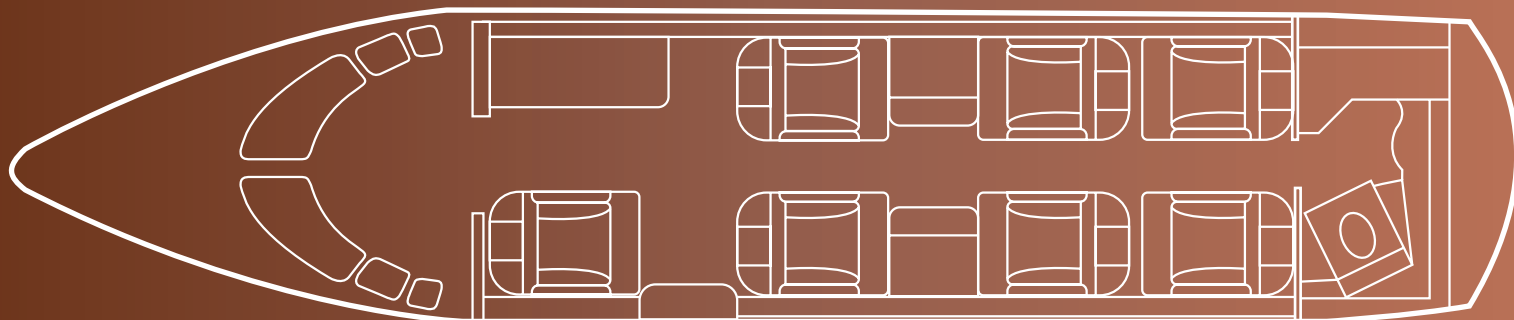

2009 Beechcraft Hawker 400XP S/N RK-0588

Interior

NUMBER OF PASSENGERS	Eight (8)
GALLEY LOCATION	Fwd
FWD CABIN CONFIGURATION	One (1) Aft Facing Seat
MID CABIN CONFIGURATION	Four (4) Place Club
AFT CABIN CONFIGURATION	Two (2) Forward Facing Seats
LAVATORY LOCATION(S)	Aft (Belted Lav)

Exterior

BASE PAINT COLOR(S)	White
STRIPE COLOR(S)	Gold

Floorplan