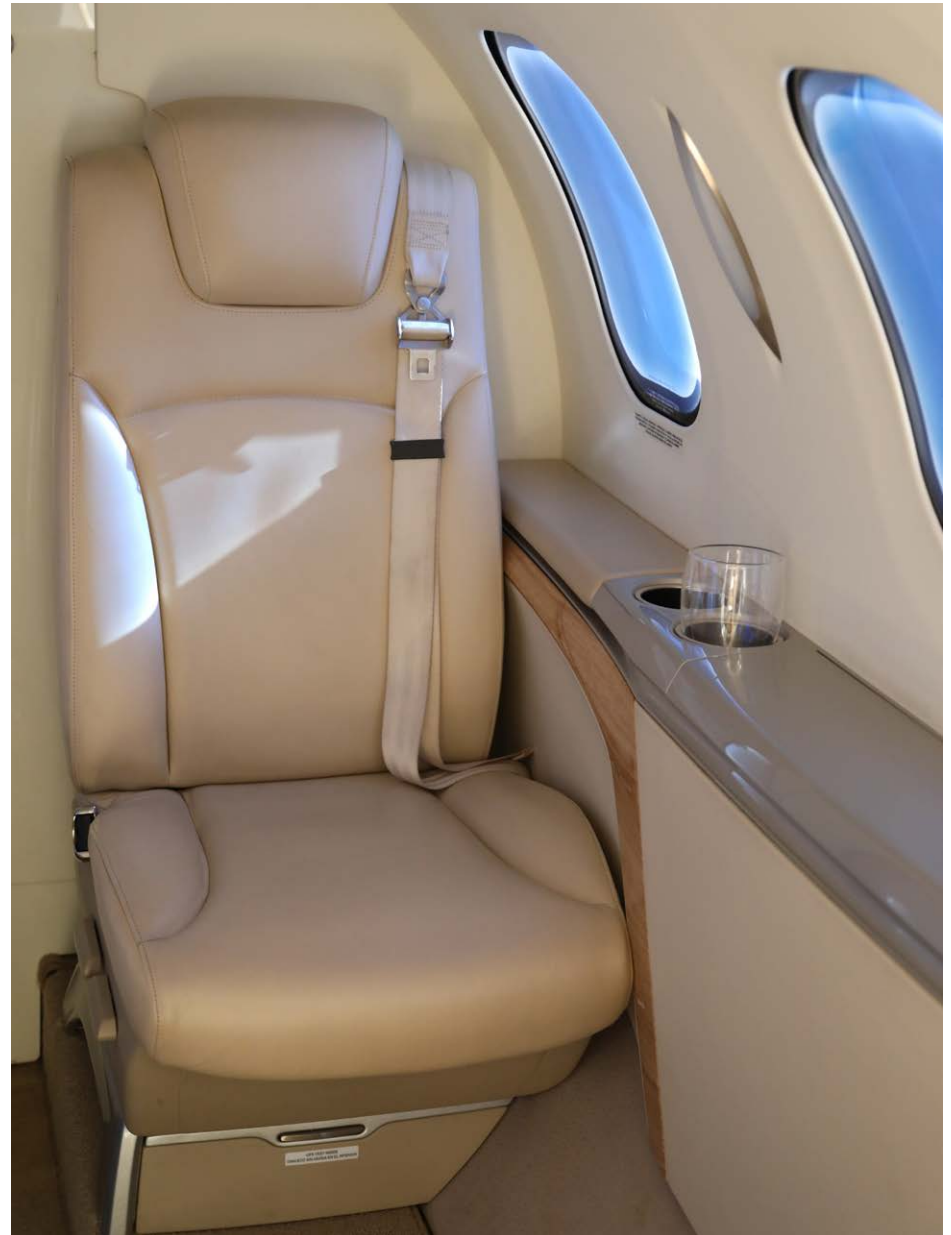

2018 Honda HondaJet S/N 42000108

JETCRAFT

info@jetcraft.com | +1 919 941 8400 | jetcraft.com

Specifications and/or descriptions are provided as introductory information only and do not constitute representations or warranties. Verification of specifications remain the sole responsibility of purchaser. Photographs and images may have been modified to remove logos, registration marks, or other identifying information to protect the privacy of the Aircraft's current owner. The Aircraft is subject to prior sale, lease, and/or removal from the market without prior notice.