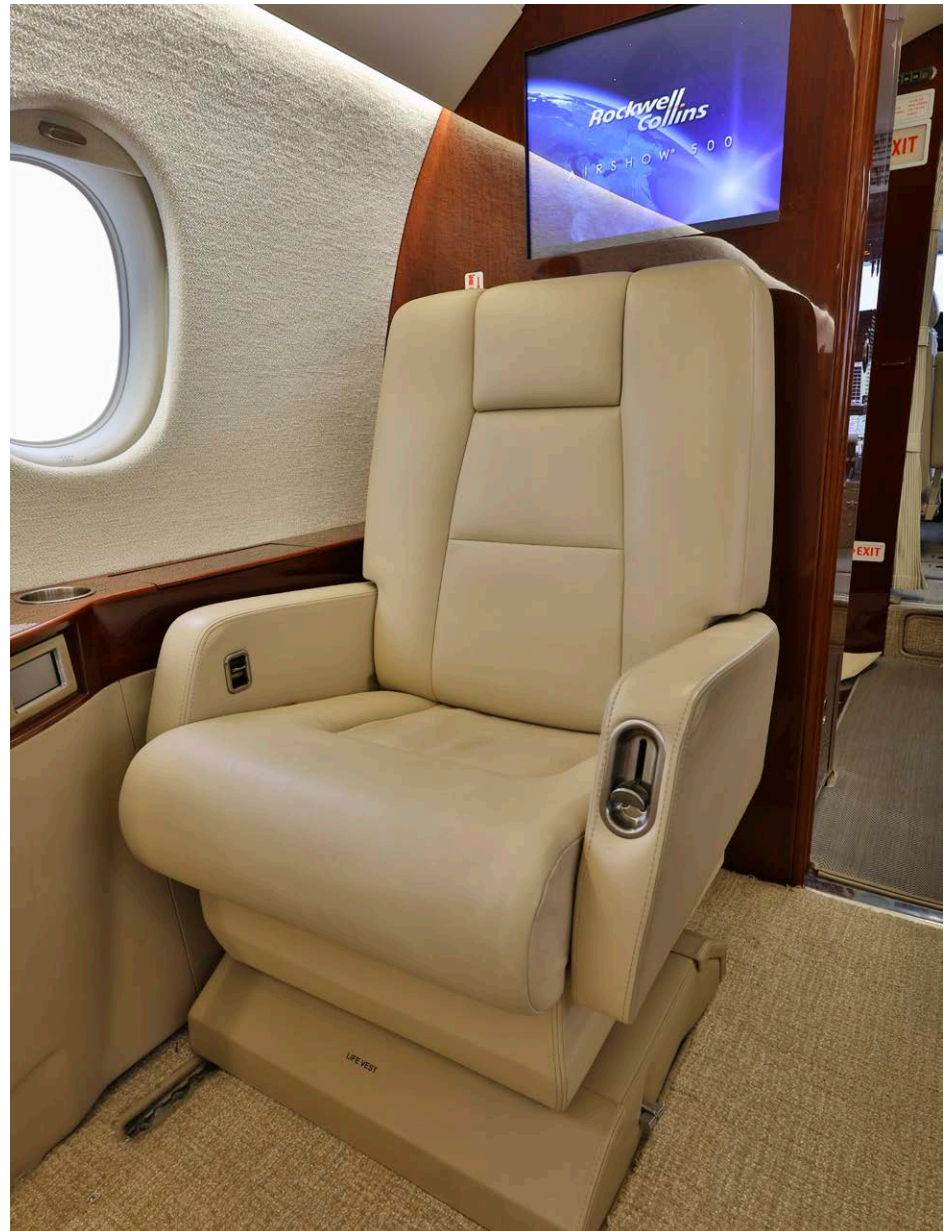

2005 Dassault Falcon 2000LX S/N 51